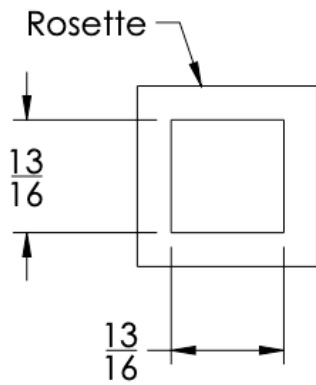

neelnox

LET
THERE
BE **DESIGN.**

FEATURES

- Premium 304 Grade Stainless Steel
- Solid Mount Construction
- Concealed Installation Hardware
- Solid End Cap provided for side opposite to the door for a seamless look

No Rosette	Medium Rosette
GRN-KNDA-NR	GRN-KNDA-MR

FRONT

SIDE

TOP

No Rosette

Medium Rosette

Installation Notes: Center to center hole drilling dimension are same as mentioned in column. Diameter of glass hole for installation is 1/2".