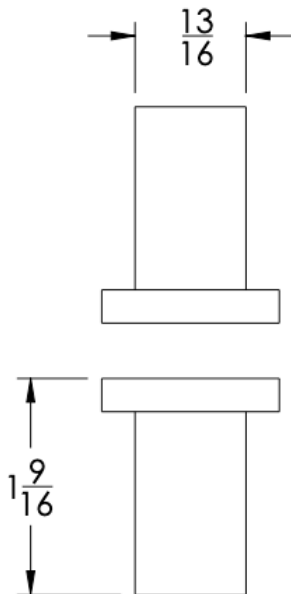

No Rosette	Medium Rosette
GRN-KNDA-NR	GRN-KNDA-MR

FRONT

SIDE

TOP

No Rosette

Medium Rosette

Installation Notes: Center to center hole drilling dimension are same as mentioned in column. Diameter of glass hole for installation is 1/2".

Standard hardware supplied can accommodate glass thicknesses 1/4" to 1/2". Please contact us for custom hardware in case glass thickness exceeds 1/2".

Dimensions in inches

NOTE: Dimensions subject to change without notice.