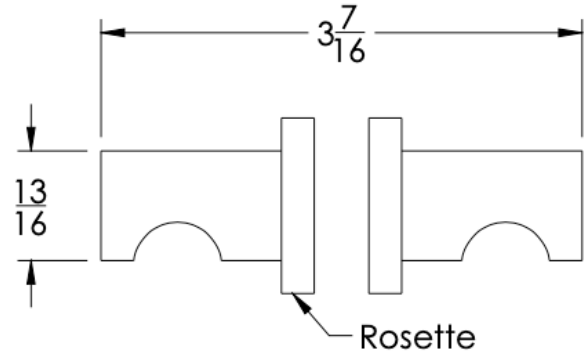

neelnox

LET
THERE
BE **DESIGN.**

FEATURES

- Premium 304 Grade Stainless Steel
- Solid Mount Construction
- Concealed Installation Hardware
- Solid End Cap provided for side opposite to the door for a seamless look

No Rosette	Medium Rosette
GRN-KNDA-NR	GRN-KNDA-MR

FRONT

SIDE

TOP

No Rosette

Medium Rosette

Installation Notes: Center to center hole drilling dimension are same as mentioned in column. Diameter of glass hole for installation is 1/2".